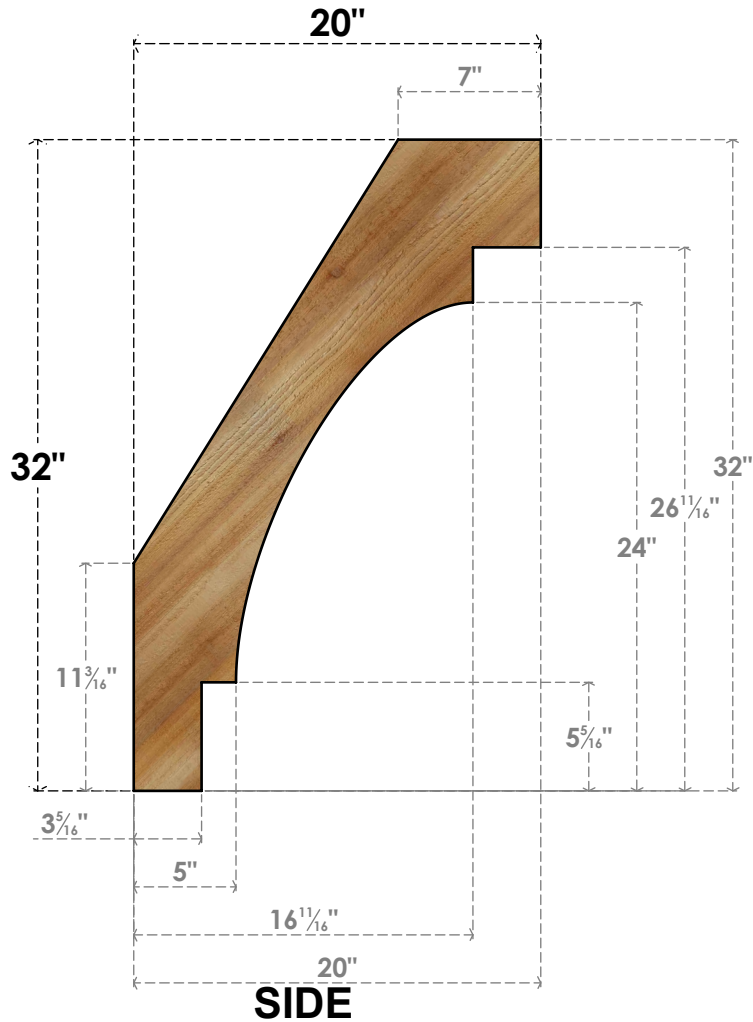

BRC06X20X32MRC00RWR

6"W X 20"D X 32"H MERCED ROUGH SAWN BRACE, WESTERN RED CEDAR

EKENA MILLWORK
 2300 WEST MAIN ST.
 CLARKSVILLE, TX 75426
 TOLL FREE: 866-607-0453
 WWW.EKENAMILLWORK.COM

NOTES

1. INSTALLATION TO BE COMPLETED IN ACCORDANCE WITH MANUFACTURER'S SPECIFICATIONS.
2. DRAWING MAY NOT BE TO SCALE
3. THIS DRAWING IS INTENDED FOR DESIGN AND PLANNING PURPOSES ONLY.
4. ALL INFORMATION CONTAINED HEREIN WAS CURRENT AT THE TIME OF DEVELOPMENT BUT MUST BE REVIEWED AND APPROVED BY THE PRODUCT MANUFACTURER TO BE CONSIDERED ACCURATE.
5. PRODUCTS ARE NOT KILN DRIED. THIS ITEM IS UNIQUE AND WILL CONTAIN THE NATURAL VARIATIONS THAT THE WOOD SPECIES OFFERS. THIS MAY RESULT IN VARIATIONS UP TO 1/4"