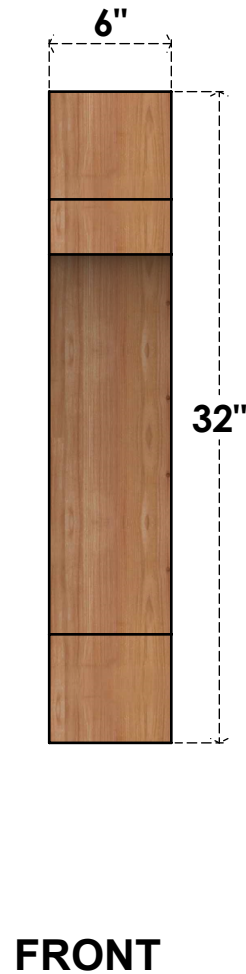

BRC06X20X32MRC00RWR

6"W X 20"D X 32"H MERCED ROUGH SAWN BRACE, WESTERN RED CEDAR

EKENA MILLWORK
 2300 WEST MAIN ST.
 CLARKSVILLE, TX 75426
 TOLL FREE: 866-607-0453
 WWW.EKENAMILLWORK.COM

NOTES

1. INSTALLATION TO BE COMPLETED IN ACCORDANCE WITH MANUFACTURER'S SPECIFICATIONS.
2. DRAWING MAY NOT BE TO SCALE
3. THIS DRAWING IS INTENDED FOR DESIGN AND PLANNING PURPOSES ONLY.
4. ALL INFORMATION CONTAINED HEREIN WAS CURRENT AT THE TIME OF DEVELOPMENT BUT MUST BE REVIEWED AND APPROVED BY THE PRODUCT MANUFACTURER TO BE CONSIDERED ACCURATE.
5. PRODUCTS ARE NOT KILN DRIED. THIS ITEM IS UNIQUE AND WILL CONTAIN THE NATURAL VARIATIONS THAT THE WOOD SPECIES OFFERS. THIS MAY RESULT IN VARIATIONS UP TO 1/4"